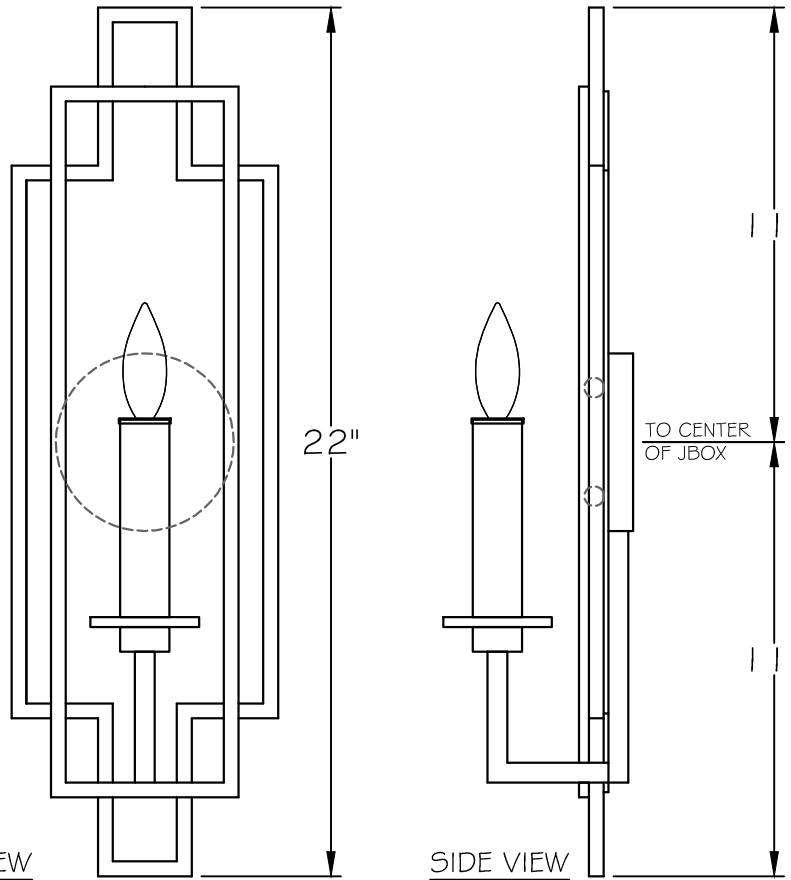

CUSTOMER REFERENCE DRAWING

TOP VIEW

FRONT VIEW

SIDE VIEW

THUMBNAIL IMAGES OF STYLE OPTIONS:

-1ST BRONZE  
-2ST WEATHERED IRON  
-3ST SOFT GOLD

WITHOUT SHADES

-11ST BRONZE  
-21ST WEATHERED IRON  
-31ST SOFT GOLD

WITH SHADES

-SF4 - SILVER  
-SF3 - GOLD

WITHOUT SHADES

-SF41 - SILVER / WHITE SHADE  
-SF31 - GOLD / WHITE SHADE

WITH SHADES

This drawing, specifications and the product depicted are the exclusive property of Fine Art Handcrafted Lighting®. In compliance with US copyright and patent requirements, notice is hereby given that this document and the product depicted shall not be copied, altered or used in any manner without the expressed written consent of Fine Art Handcrafted Lighting®.