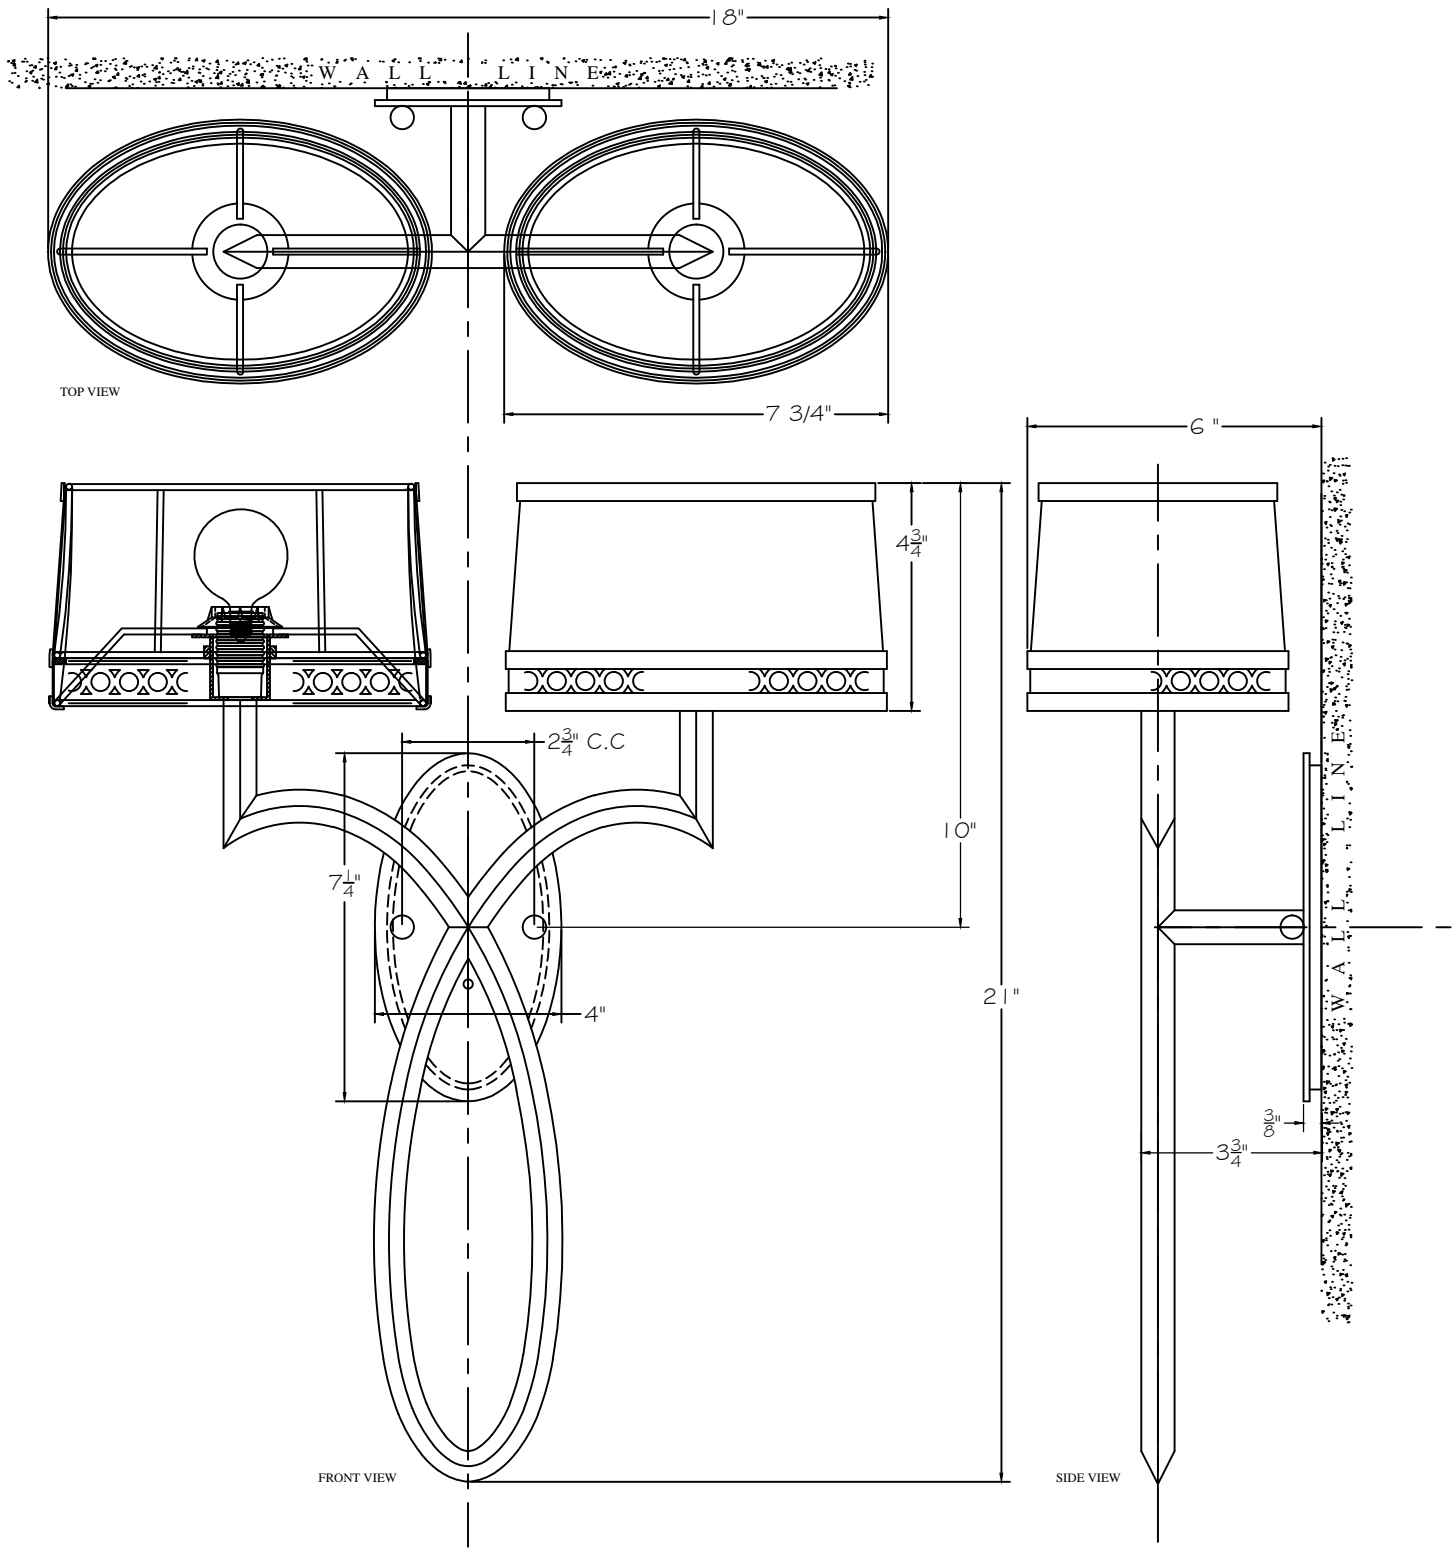

CUSTOMER REFERENCE DRAWING

THUMBNAIL IMAGES OF STYLE OPTIONS:

-1ST SILVER

TAPERED SHADE

-2ST GOLD

TAPERED SHADE

-SF41 SILVER

WHITE SHADE