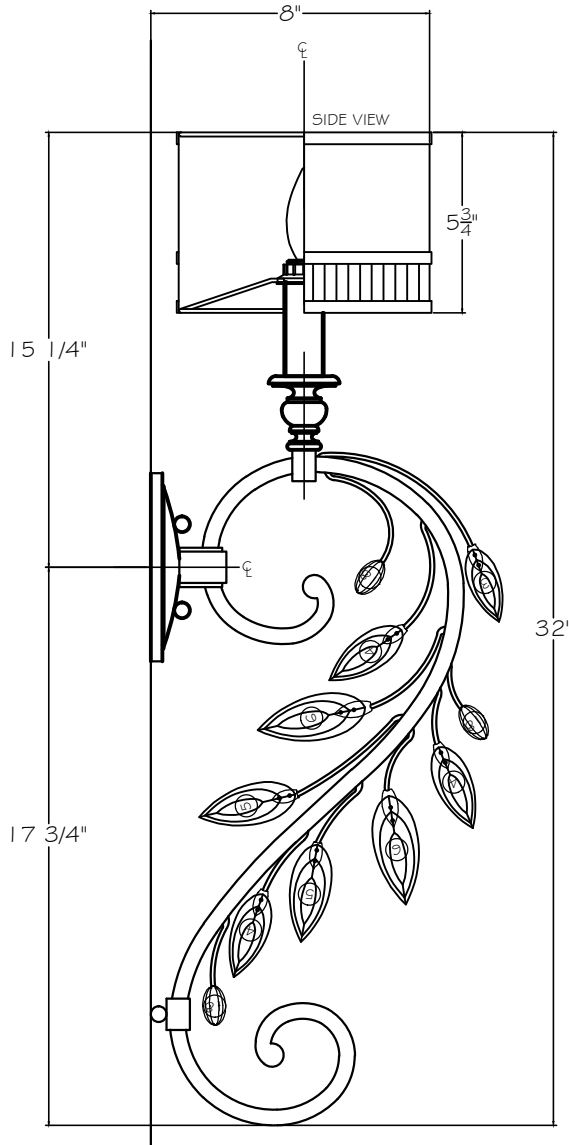

CUSTOMER REFERENCE DRAWING

THUMBNAIL IMAGES OF STYLE OPTIONS:

-1ST SILVER 	774850 GOLD 	-SF41 SILVER 	-SF42 SILVER 	-SF33 GOLD 	-SF34 GOLD 
SHADE WITH GALLERY	SHADE WITH GALLERY	WHITE SHADE	BLACK SHADE	BEIGE SHADE	BLACK SHADE

www.finearthl.com

Tel:(305) 821-3850  
FINE ART LAMPS®

Fax:(305) 513-5736

STYLE NUMBER:

774650

DATE:

4/17/2020