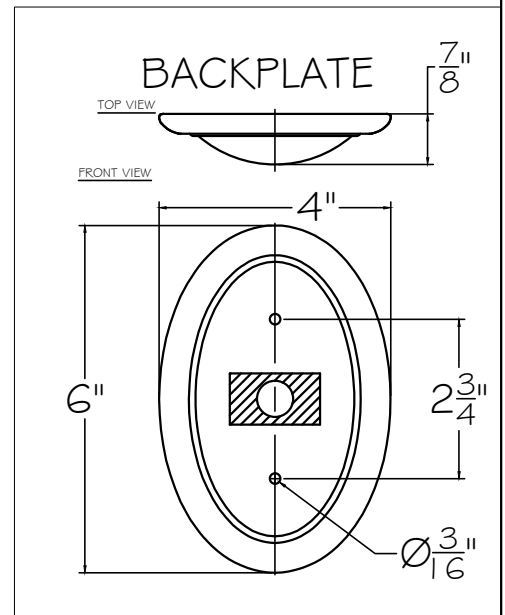

CUSTOMER REFERENCE DRAWING

THUMBNAIL IMAGES OF STYLE OPTIONS:

-1ST SILVER 	774850 GOLD 	-SF41 SILVER 	-SF42 SILVER 	-SF33 GOLD 	-SF34 GOLD 
SHADE WITH GALLERY	SHADE WITH GALLERY	WHITE SHADE	BLACK SHADE	BEIGE SHADE	BLACK SHADE