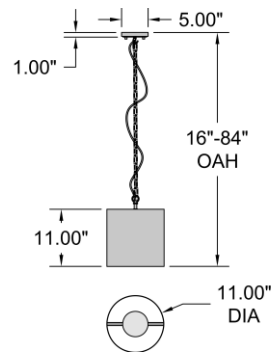

Stock Code: **23790-MBL**

Collection: Knox

PRODUCT INFORMATION

Base: 23790 Parent: 23790
Mounting Type: Ceiling UPC: 641594252057
Finish: Matte Black
Diffuser: N/A

PRODUCT MEASUREMENTS

FIXTURE**	BACKPLATE / CANOPY**
Length:	Length
Width:	Width:
Diameter 11"	Diameter: 5"
Height: 11"	Height: 1"
Extension:	
Overall Height: 16-84"	

TECHNICAL SPECIFICATIONS

SPECIFICATIONS

Frame Material: Steel
Diffuser Material: Steel
Lamping Type: E-26 (Incandescent) Jbox: Standard
Lamping Base: E-26 Lamp Wattage: 60 W
Lamp Quantity: 1 Total Wattage: 60 W
Voltage: 120v Lamps Included: No

Quantity: _____

Notes:

LINE DRAWING

IES FILE

In addition to Access Lighting's purchase and warranty terms and conditions, by signing below or placing an order, you agree that you are authorized to bind the entity placing any order and acknowledge the following: All of sizes and measurements are approximate and all images are for illustrative purposes only. In the event of an inconsistency, the "Product Measurements" section controls. There also may be slight differences in the colors and designs compared to the displayed and printed images.

Signature: _____

Print Name _____ Date: _____

Toll Free 800-828-5483 www.AccessLighting.com

301 Piedmont Grove Park, Suite A, Greenville, SC 29611

** NOTE: All measurements are rounded up to the 1/4 inch. There is no warranty on any replaceable bulbs, even if included with the fixture.