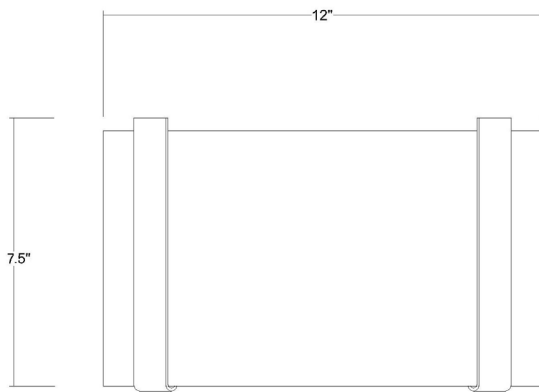

TW7583 APOLLO ADA WALL SCONCE

Front view

Side view

Description:	Apollo ADA wall sconce
Finish:	Polished chrome
Dimensions:	7.5" H x 12" W x 3.5" ext. Height on center: 3.75"
Bulbs:	1 x 60W
Sockets:	120V E12 base
Shade:	Glass
Installed Weight:	3.5 lbs.
Certification:	c UL

Material:	Glass and steel
Glass:	Frosted white curve
Back Plate Dimensions:	9" x 6"
Mounting Holes:	2.75" apart
Switch:	NA
Cord:	NA
Dimmable:	Yes