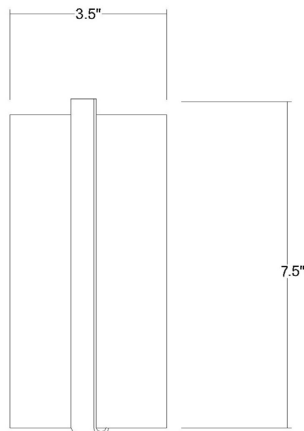

TW7583 APOLLO ADA WALL SCONCE

Front view

Side view

Description:	Apollo ADA wall sconce
Finish:	Polished chrome
Dimensions:	7.5" H x 12" W x 3.5" ext. Height on center: 3.75"
Bulbs:	1 x 60W
Sockets:	120V E12 base
Shade:	Glass
Installed Weight:	3.5 lbs.
Certification:	c UL

Material:	Glass and steel
Glass:	Frosted white curve
Back Plate Dimensions:	9" x 6"
Mounting Holes:	2.75" apart
Switch:	NA
Cord:	NA
Dimmable:	Yes