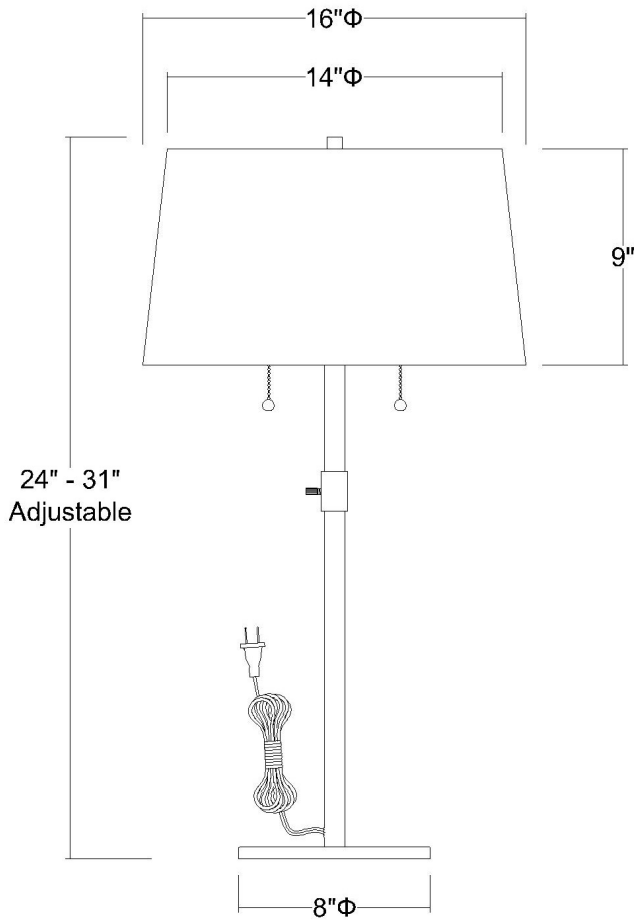

TTB420-26

URBAN BASIC TABLE LAMP

Description:	Urban basic table lamp
Finish:	Polished chrome
Dimensions:	24" - 31" H x 16" W
Bulbs:	2 x 60W
Sockets:	120V E26 base
Shade:	Off-white linen shantung
Installed Weight:	7.5 lbs.
Certification:	c UL

Material:	Steel and fabric
Glass:	NA
Back Plate Dimensions:	NA
Mounting Holes:	NA
Switch:	On/off pull chain
Cord:	Silver, 6' plug-in
Dimmable:	Yes