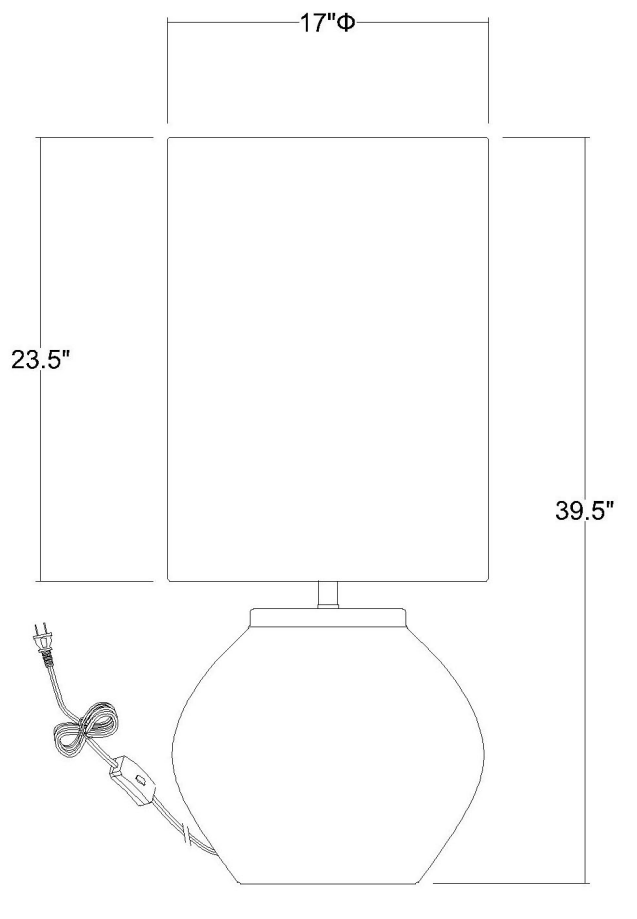

# TT80175

## TREND HOME 1-LIGHT TABLE LAMP

**Description:** Trend Home 1-Light Table Lamp

**Finish:** Polished nickel

**Dimensions:** 17" Dia. x 39-1/2" H

**Bulbs:** 1-150W Med.

**Installed Weight:** 34.35 lbs.

**Certification:** cUL

**Material:** Ceramic

**Shade:** Seasalt Linen

**Shade Dimensions:** 17" Dia. x 23-1/2" H

**Glass:** NA

**Cord:** 6' clear plug-in

**Switch:** On/Off Rocker