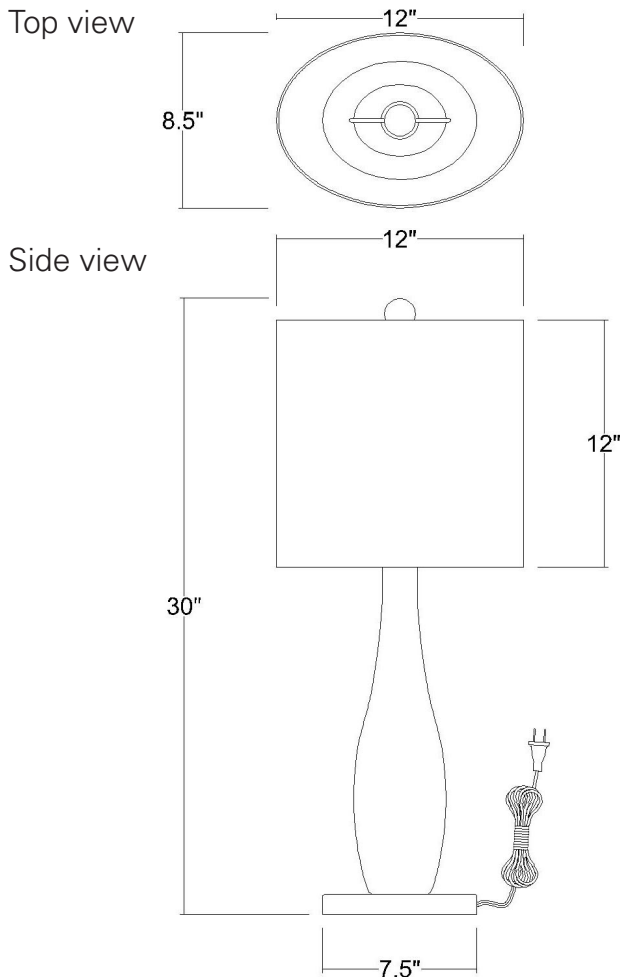

TT6860 ELIXER GLASS TABLE LAMP

Description:	Elixer glass table lamp
Finish:	Ebony lacquer
Dimensions:	30" H x 12" L x 8.5" W
Bulbs:	1 x 100W
Sockets:	120V E26 base
Shade:	Lattice cream linen oval
Installed Weight:	5 lbs.
Certification:	c UL

Material:	Steel, fabric, glass
Glass:	Plum/gold frosted
Back Plate Dimensions:	NA
Mounting Holes:	NA
Switch:	On/off line switch
Cord:	Silver, 6' plug-in
Dimmable:	Yes