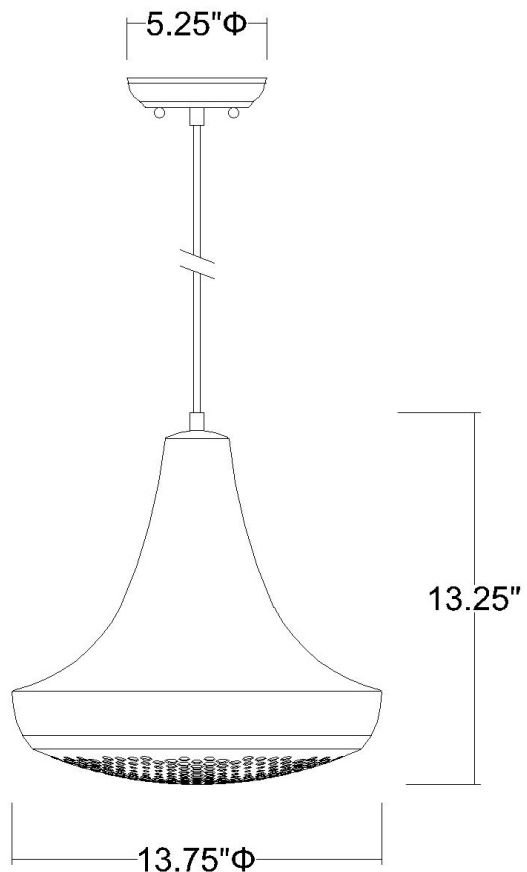

# TP30121BK

## THOLOS 1-LIGHT PENDANT

<b>Description:</b>	Tholos 1-Light Pendant
<b>Finish:</b>	Matte Black
<b>Dimensions:</b>	13-3/4" Dia. x 13-1/4" H
<b>Bulbs:</b>	1-60W Med.
<b>Installed Weight:</b>	8 lbs.
<b>Certification:</b>	ETL / dry location

<b>Material:</b>	Steel
<b>Shades:</b>	NA
<b>Glass:</b>	NA
<b>Canopy Dimensions:</b>	5-1/4" Dia.
<b>Chain/Wire:</b>	12' Wire
<b>Additional Finishes:</b>	NA