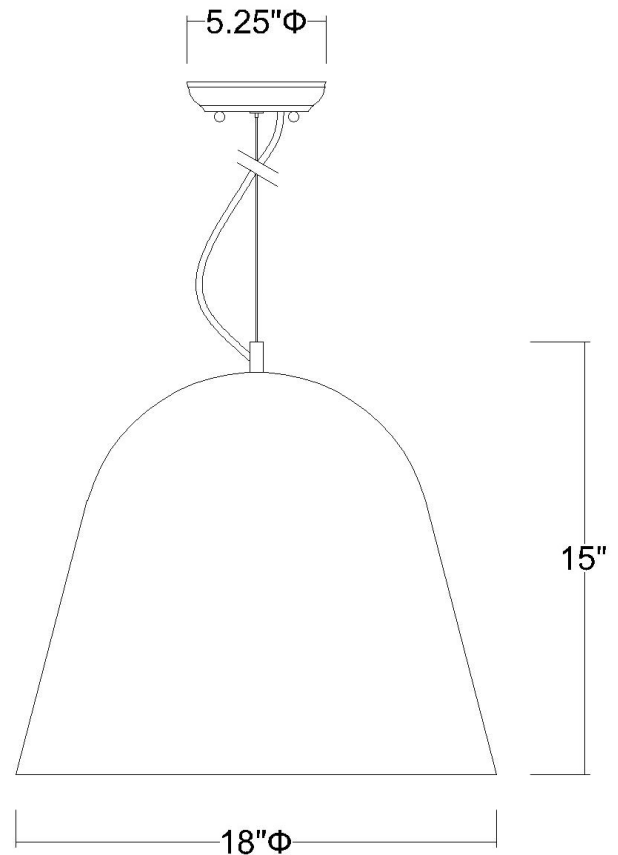

TP30075BK KNELL 1-LIGHT PENDANT

Description:	Knell 1-Light Pendant
Finish:	Matte Black
Dimensions:	18" Dia. x 15" H
Bulbs:	1-100W Med.
Installed Weight:	8.35 lbs.
Certification:	cETL / dry location

Material:	Steel
Shades:	Steel
Glass:	NA
Canopy Dimensions:	5-1/4" Dia.
Chain/Wire:	12' Wire
Additional Finishes:	WH